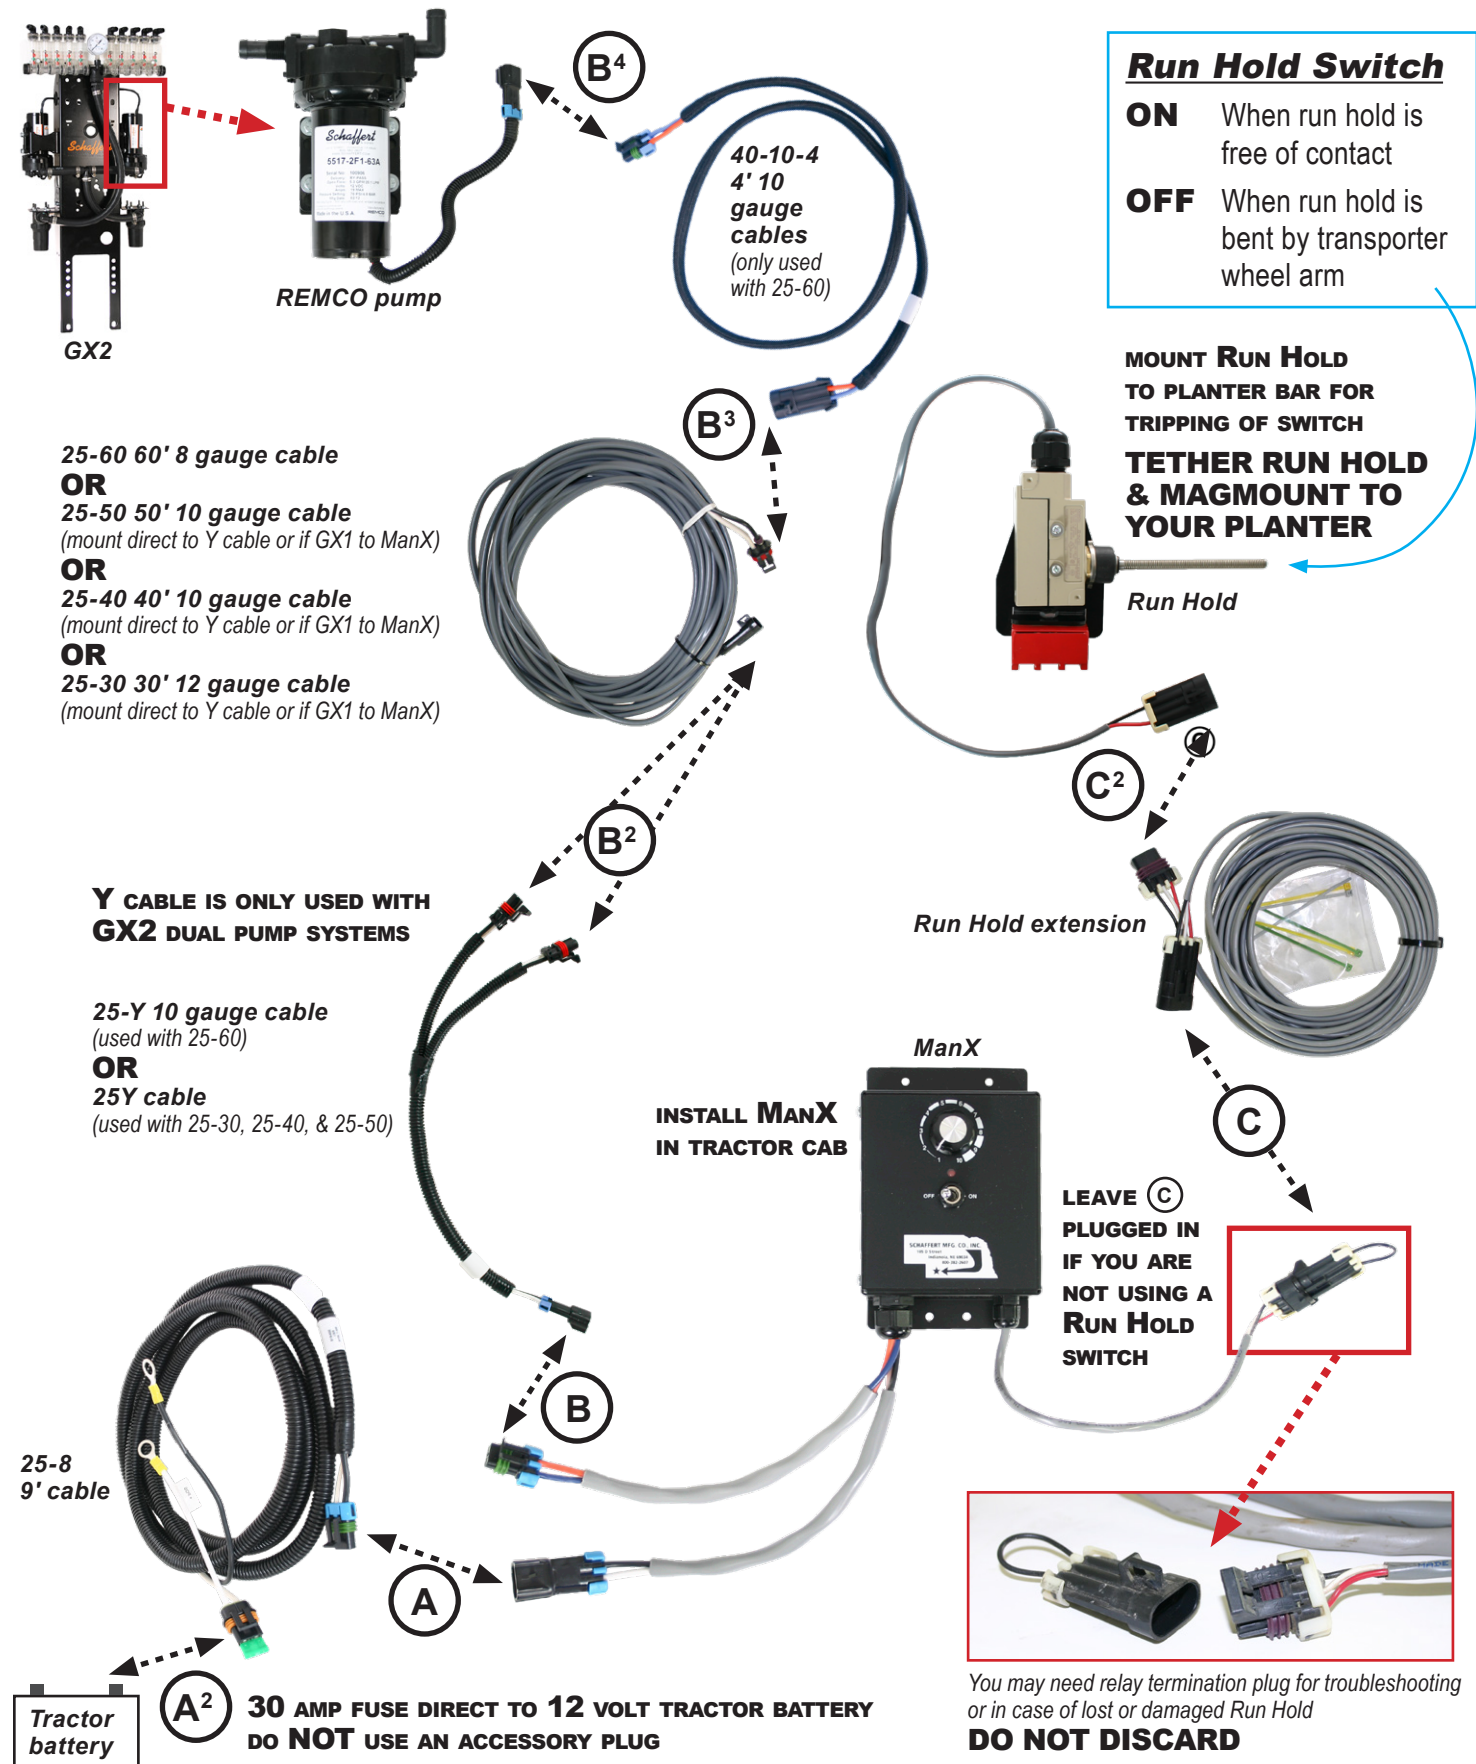

# PUMP SYSTEM MOUNTING INSTRUCTIONS

## Electrical Connections

You may need relay termination plug for troubleshooting or in case of lost or damaged Run Hold  
**DO NOT DISCARD**

## Electrical Connections