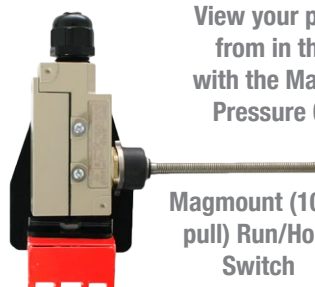

WORKS GREAT FOR

- ▶ 2x2 solutions for high-volume nitrogen G2 and 2x2 tube
- ▶ In-furrow starter, fungicide, & insecticides Rebounders, Optional Fittings, or Stainless Tubes

FEATURES—BENEFITS

- ▶ Customized for your needs
- ▶ Easy adjust controller
- ▶ Factory assembled
- ▶ Made in the USA
- ▶ Bolt & go!

STANDARD KITS INCLUDE

- ▶ Pump(s) & filters
- ▶ Manifold & distribution center
- ▶ Fertilizer placement options
- ▶ Controller & wiring harnesses
- ▶ Automatic shut-off

Manifold option #1: PVC piping

Manifold option #2: Visual Wilgers

Stainless steel ball Check Valve (very dependable)

5.3 GPM REMCO pump

View your pressure from in the cab with the Magmount Pressure Gauge

Magmount (100# pull) Run/Hold Switch

ManX Controller

The ManX (manual rate controller) is a simple, durable, yet highly effective solution for those wishing to have complete control. Producers enjoy the ease of use and simplicity built into the ManX Controller. The ManX will handle two pumps at once.