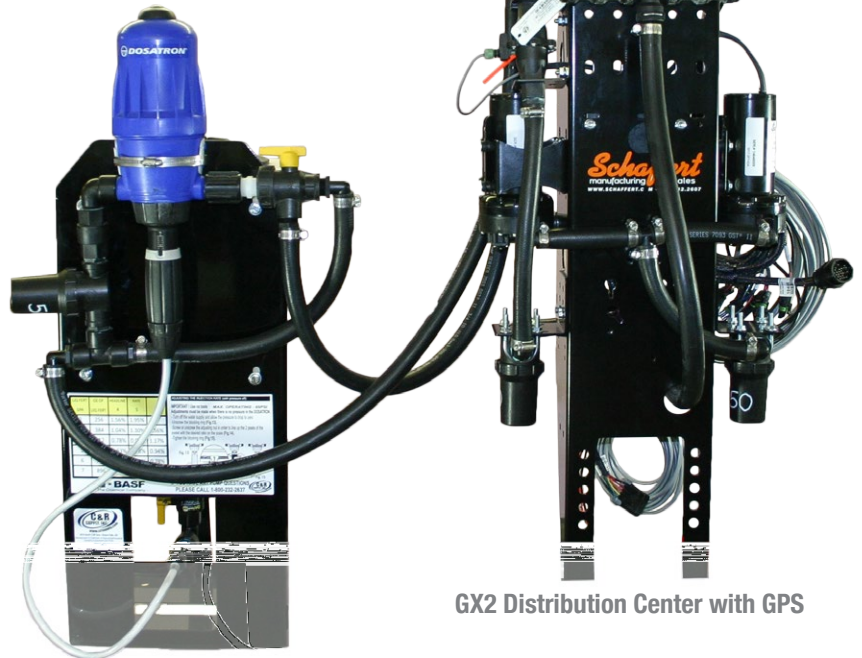

GX2 Distribution Center with GPS

WWW.SCHAFFERT.COM

Schaffert
manufacturing & sales

71495 ROAD 397
INDIANOLA, NE 69034
SALES@SCHAFFERT.COM

308-364-2607
800-382-2607