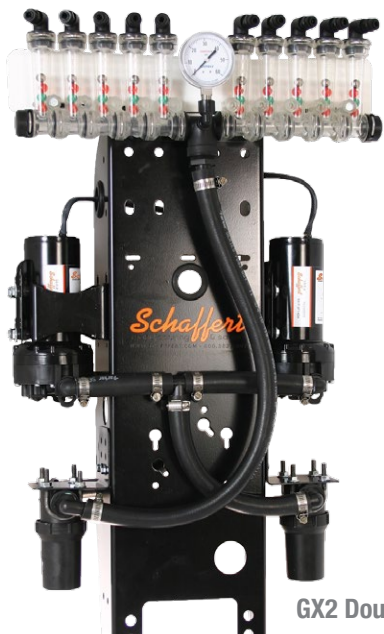

PUMP SYSTEMS

GX2 Double Pump Distribution Center

The Schaffert fertilizer application system is uniquely designed and assembled to meet individual customer needs.

At the heart of our pump systems are the GX1 and GX2 distribution centers. The GX1 contains a single pump and the GX2 has dual pumps. The number of pumps needed is determined by the implement's size and desired fertilizer application rate.

J.G., TX-

I like the idea of being able to adjust the volume accurately in the cab and the charts you send are very easy to read and use. Also setting the system up was a cinch.

GX1 Single Pump Distribution Center

STANDARD KITS INCLUDE

- ▶ Pump(s) & filters
- ▶ Manifold & distribution center
- ▶ Fertilizer placement options
- ▶ Controller & wiring harnesses
- ▶ Automatic shut-off

Manifold option #1: PVC piping

Manifold option #2: Visual Wilgers

Stainless steel ball Check Valve (very dependable)

5.3 GPM REMCO pump

View your pressure from in the cab with the Magmount Pressure Gauge

Magmount (100# pull) Run/Hold Switch

ManX Controller

The ManX (manual rate controller) is a simple, durable, yet highly effective solution for those wishing to have complete control. Producers enjoy the ease of use and simplicity built into the ManX Controller. The ManX will handle two pumps at once.